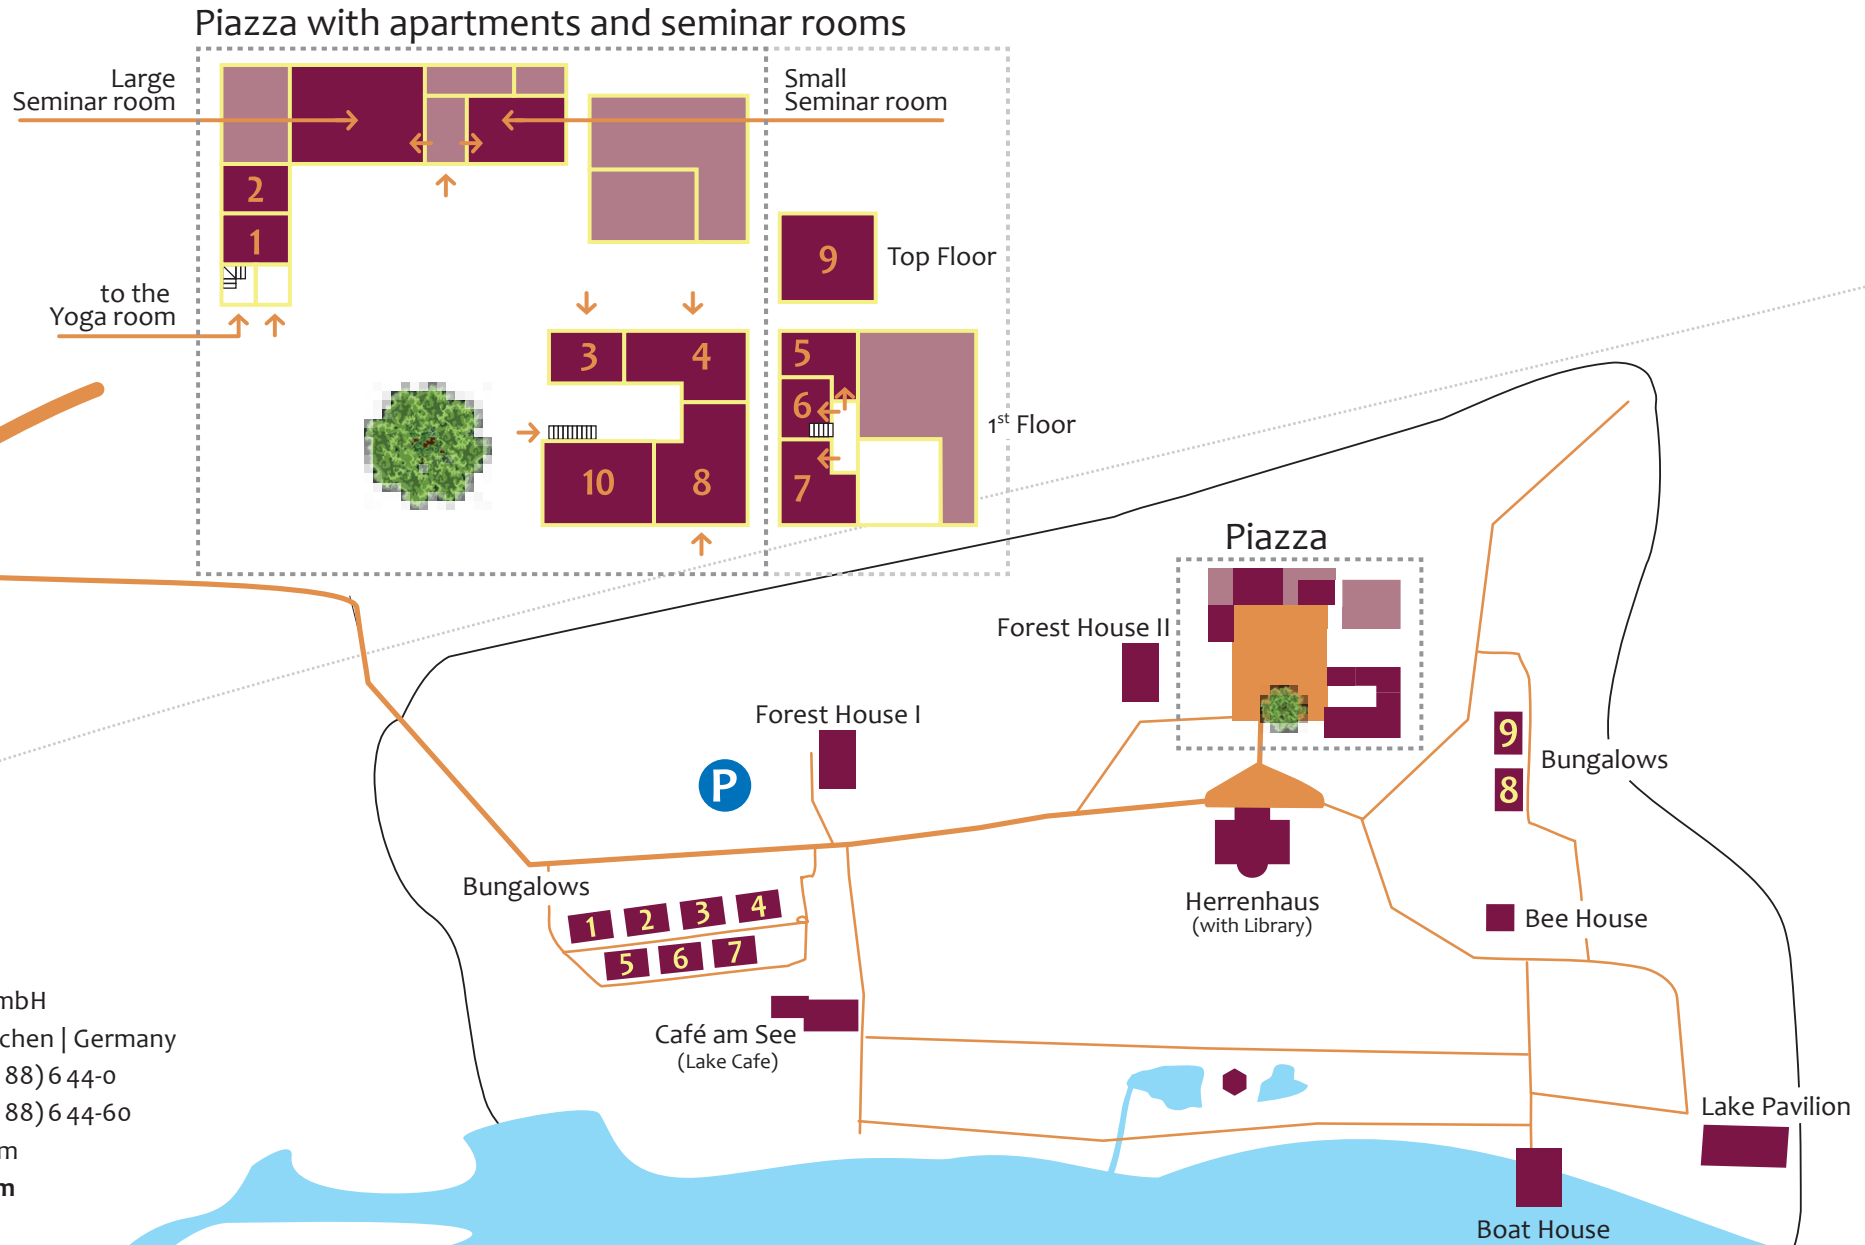

Schlüßhof

WELCOME

Schlüßhof Seminar GmbH
 Schlüßhof 1 | 17279 Lychen | Germany
PH-OFFICE +49 (3 98 88) 644-0
PH-CAFÉ +49 (3 98 88) 644-60
 info@schluesshof.com
 www.schluesshof.com